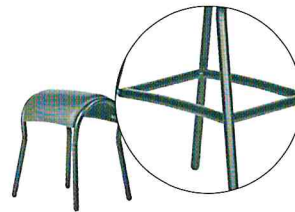

STEP 2

CHOOSE YOUR STYLE

SEAT BLACK LEATHER

GREEN /ORANGE STAMSKIN

FRAME STEEL

OAK

FOR FURTHER INFORMATION PLEASE CONTACT US

MATADOR BV
Postal address
PO Box 2
NL-5268 ZG HELVOIRT