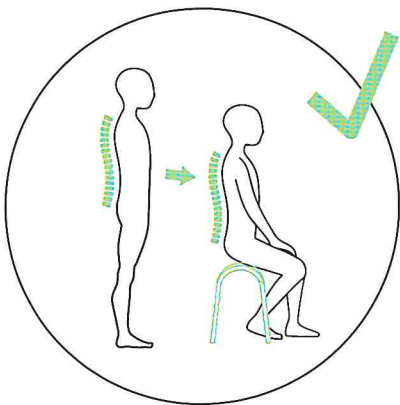

Op de ZAMI-Ergo neemt u de juiste rug houding aan net als bij staan

On the ZAMI-Ergo you take the right back posture exactly as standing

En utilisant le siège ZAMI-Ergo, votre dos garde la même position

Auf dem ZAMI nehmen Sie genau wie im Stehen die richtige Rückenhaltung an