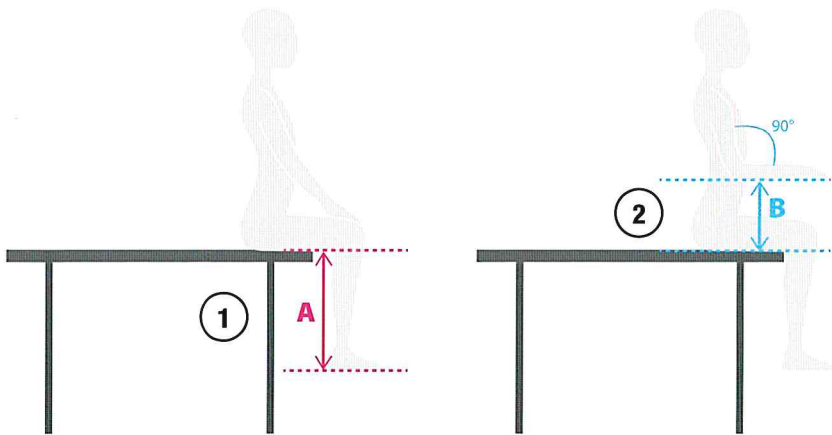

DOWNLOAD THE ZAMI APP
DESK CONTROL VAN LINAK

ZAMI PRODUCT OVERVIEW

ARTICLE NUMBER	ARTICLE	COLOUR	MATERIAL	SITTING MATERIAL	WIDTH (CM)	HEIGHT (CM)	DEPTH (CM)
18342	M-Zami-One-Oranje	orange	Steel	Stamskin	39	38	32
18343	M-Zami-One-Groen	green	Steel	Stamskin	39	38	32
17031	M-Zami-Essential	black	Steel	Leather	48	48	33
18338	M-Zami-Essential-Oranje	orange	Steel	Stamskin	48	48	33
18339	M-Zami-Essential-Green	green	Steel	Stamskin	48	48	33
18520	M-Zami-Essential-Wood	Wood/Black	Wood	Leather	48	48	33
17032	M-Zami-Zitsta	black	Steel	Leather	50	65	38
18531	M-Zami-Zitsta-Wood	Wood/Steel	Wood	Leather	50	65	38
17033	M-Zami-Barkruk	black	Steel	Leather	48	75	38
18530	M-Zami-College	black	Steel	Leather	66	97	72,5
17934	M-Zami-Desk	Wood/Steel	Wood	inapplicable	120	71,2 - 121,2	82

STEP 1

CHOOSE THE PERFECT ZAMI-ERGO STOOL

A + B = ...(CM)	ZAMI-ERGO STOOL
< 48 cm	Zami-Ergo 1
49 – 66 cm	Zami-Ergo Essential
67 – 80 cm	Zami-Ergo ZitSta
> 80 cm	Zami-Ergo Bar
> 49 cm	Zami-Ergo-College

3 ADD THE ZAMI-ERGO-DESK 