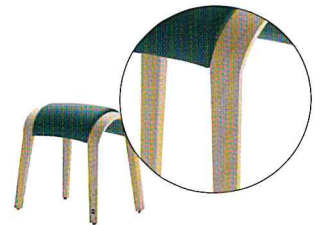

STEP 2

CHOOSE YOUR STYLE

SEAT BLACK LEATHER

GREEN /ORANGE STAMSKIN

FRAME STEEL

OAK

FOR FURTHER INFORMATION PLEASE CONTACT US

MATADOR BV
Postal address
PO Box 2
NL-5268 ZG HELVOIRT